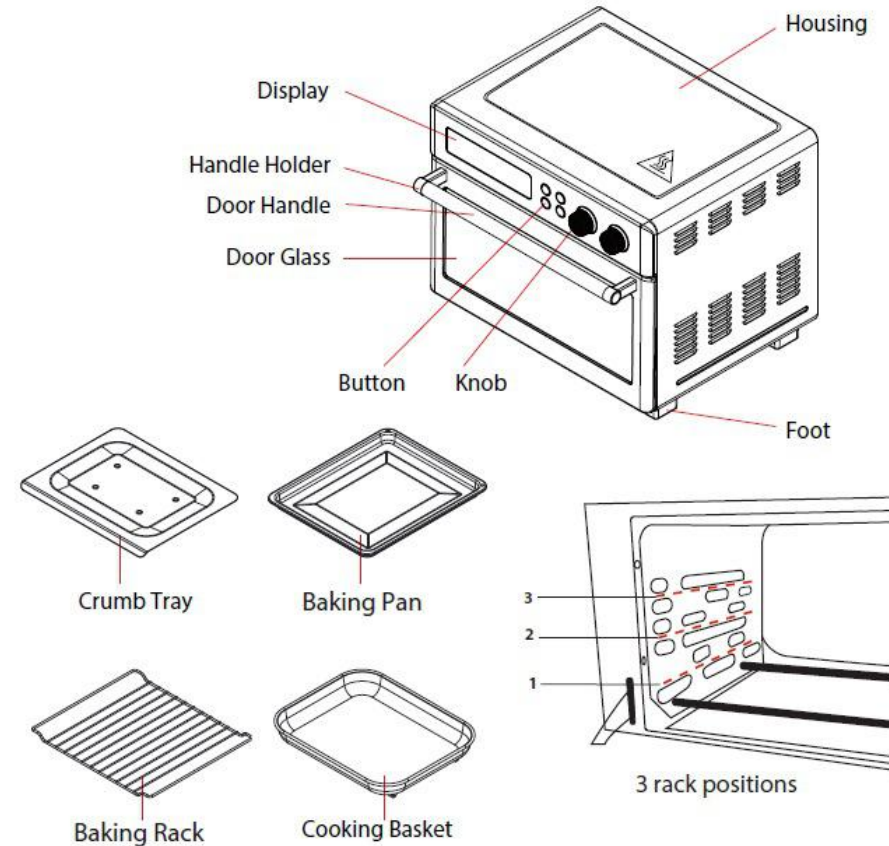

## SPECIFICATIONS

<b>Model:</b>	WTU-A25ASS
<b>Power Output:</b>	1,750W
<b>Oven Capacity:</b>	25L/ 6-Slice
<b>Rated Energy Consumption:</b>	1.5 KW/H
<b>External Dimensions:</b>	16.7" x 15.9" x 12.9" 424mm x 405mm x 330mm
<b>Net Weight:</b>	19.8 lbs / 9.0 kg
<b>Accessories:</b>	Crumb tray, Rotisserie Kit + Lifter, Baking Rack, Baking Pan, Rack Clamp
<b>Country of Origin:</b>	China