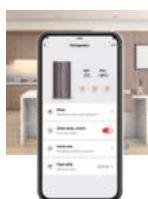

SMART TEMP. CONTROL

- When the REF's temperature rises, cool down quickly to reach the set temperature.