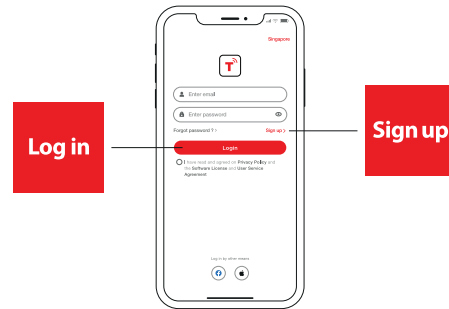

## FAMILY CARE

- Check the REF's opened record by family members.
- Send reminder if the REF has not been opened during setting time.

\* Actual functions are subject to the version after activating the appliances

# QUICK START GUIDE

## 1 DOWNLOAD THE TSmartLife APP

Scan QR code or find us on your app store

## 2 REGISTER AND LOG IN

Log in for existing users or sign up for new users