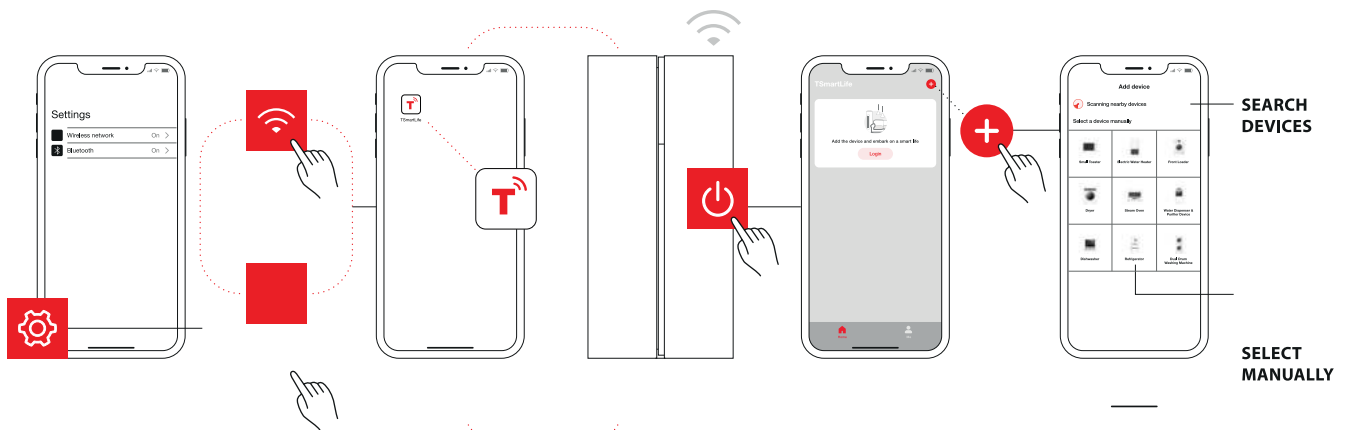

# QUICK START GUIDE

## 2 REGISTER AND LOG IN

Log in for existing users or sign up for new users

## 3 CONNECT YOUR DEVICES TO TSmartLife

**A. Connect to wireless network and enable Bluetooth**

**B. Open the TSmartLife app. Power on selected device**

**C. Add your device using one of the following methods:**