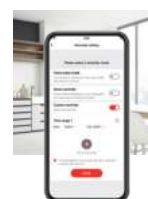

FAMILY CARE

- Check the REF's opened record by family members.
- Send reminder if the REF has not been opened during setting time.

* Actual functions are subject to the version after activating the appliances